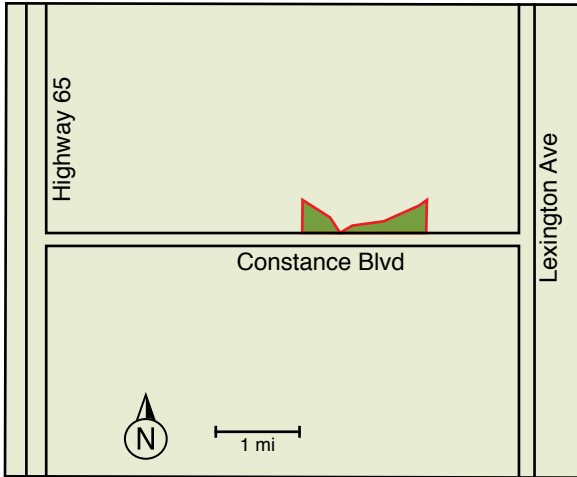

Constance Estates

Ham Lake, MN

Brought to you by
Continental Development Corporation
www.contdev.com

Lot 1 - 4.7 Acres
SOLD

Lot 2 - 7 Acres
NOW $ 69,900

Lot 3 - 7.5 Acres
NOW $ 59,900

Open to any builder

For more information
please contact:

Courtnie Kirvelay
Office 763-757-7568
Cell 612-702-3367
CourtnieK@contdev.com

Not to scale. Graphic Representation for marketing purposes only.

Design by anu design www.anu-d.com