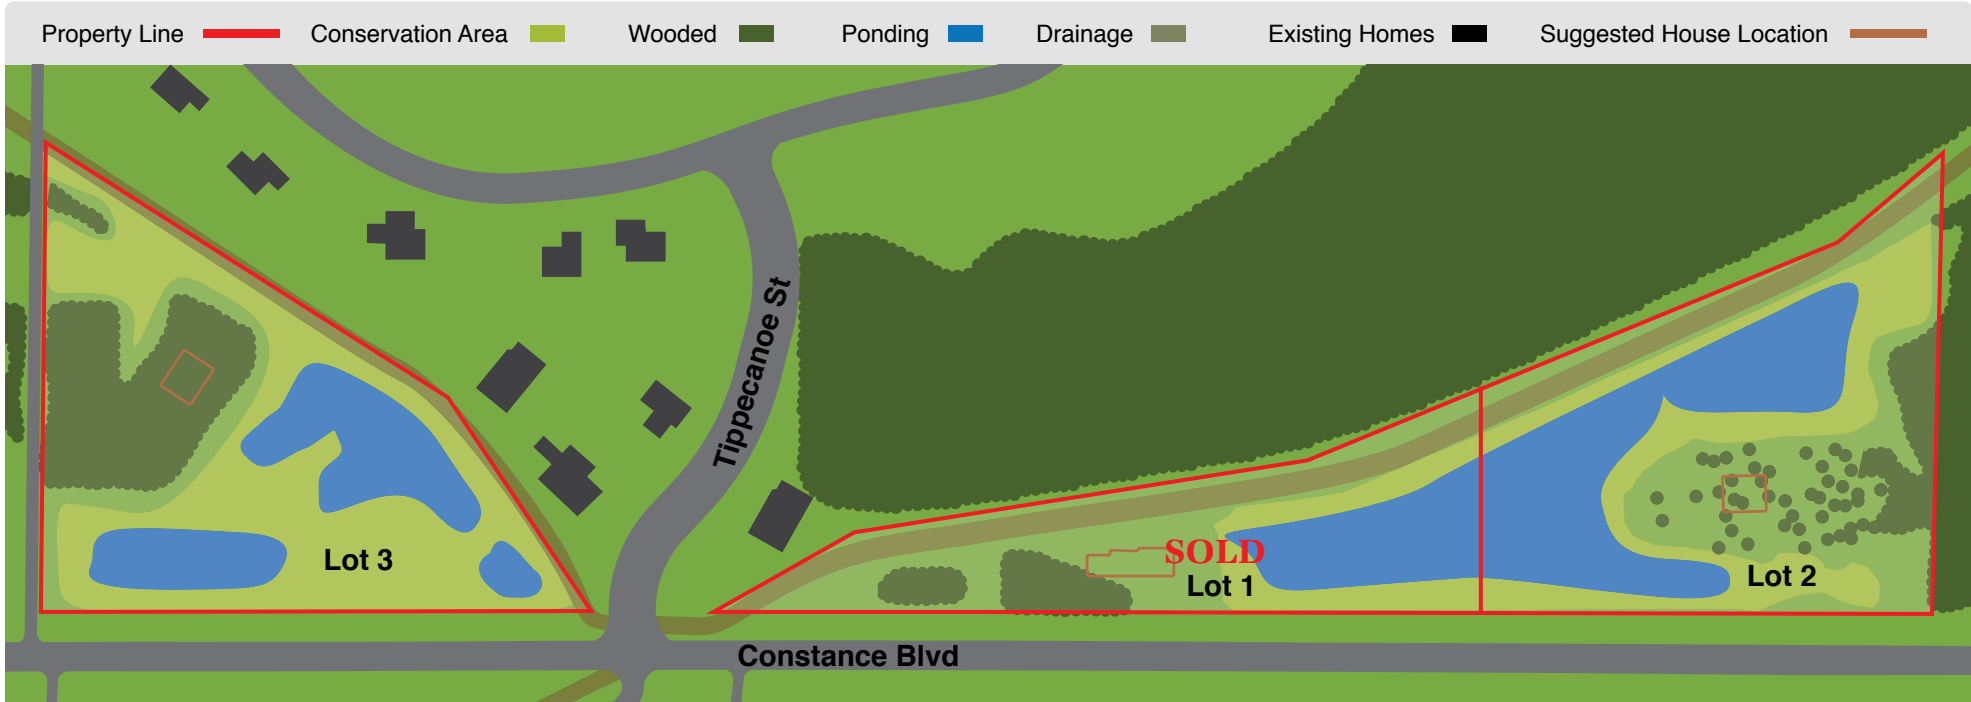

Not to scale. Graphic Representation for marketing purposes only.

Design by anu design www.anu-d.com

**2.79
Acres**

Cook's Addition

Ham Lake, MN

MLS#3470844

Brought to you by
Continental Development Corporation
www.contdev.com