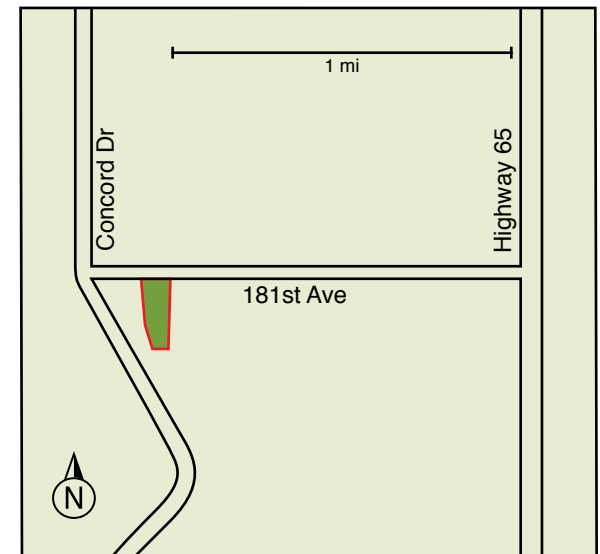

Not to scale. Graphic Representation for marketing purposes only.

Design by anu design www.anu-d.com